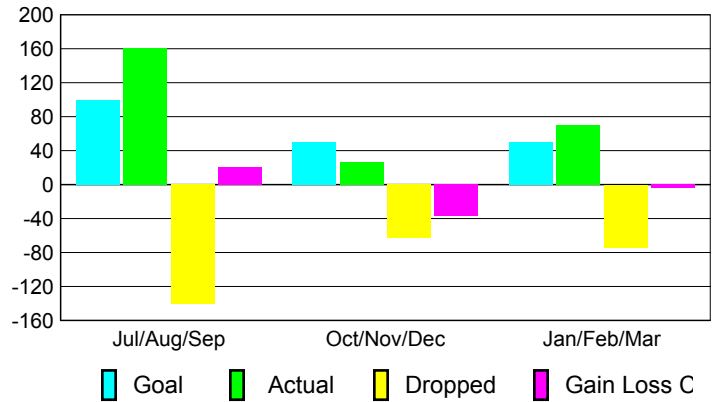

Membership Results 2008-2009

Goal, New, Dropped, Gain/Loss