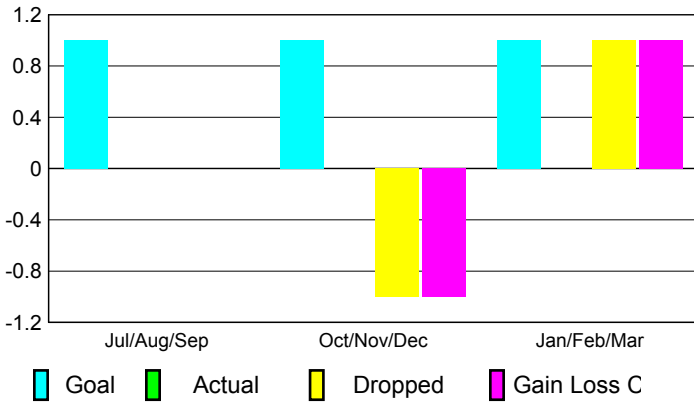

2008-2009 GMT Quarterly Report for District (or Undistricted) **District 355 B2**

GMT: **BYEONG-DEOK KIM**

Location: **REPUBLIC OF KOREA**

GMT CA: **5**

CLUBS

Club Results 2008-2009

Clubs 2007-2008

Month	New Club	Actual New	Actual Dropped	Gain/Loss of	Gain/Loss of
	Goal	Clubs	Clubs	Clubs	Clubs
Jul/Aug/Sep	1	0	0	0	0
Oct/Nov/Dec	1	0	-1	-1	-1
Jan/Feb/Mar	1	0	1	1	1
Totals	3	0	0	0	0

Club Results 2008-2009

Goal, New, Dropped, Gain/Loss

Comparison of Club Gain/Loss

Current Year Compared to the Previous Year

YTD Status Quo Clubs 2008-2009

Status Quo Clubs Compared to Status Quo Members

MEMBERSHIP