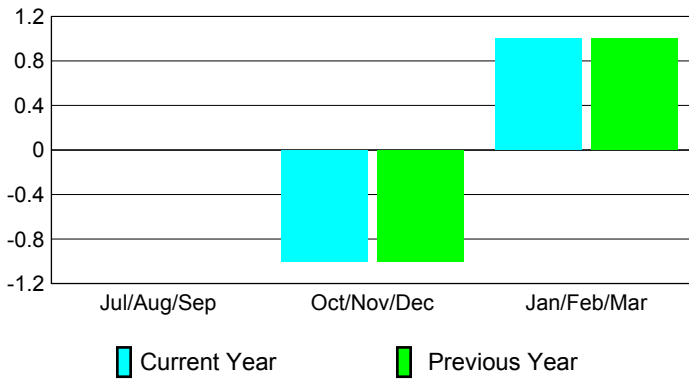

2008-2009 GMT Quarterly Report for District (or Undistricted) **District 355 B2**

GMT: **BYEONG-DEOK KIM**

Location: **REPUBLIC OF KOREA**

GMT CA: **5**

CLUBS

Club Results 2008-2009

Clubs 2007-2008

Month	New Club	Actual New	Actual Dropped	Gain/Loss of	Gain/Loss of
	Goal	Clubs	Clubs	Clubs	Clubs
Jul/Aug/Sep	1	0	0	0	0
Oct/Nov/Dec	1	0	-1	-1	-1
Jan/Feb/Mar	1	0	1	1	1
Totals	3	0	0	0	0

Club Results 2008-2009

Goal, New, Dropped, Gain/Loss

Comparison of Club Gain/Loss

Current Year Compared to the Previous Year

YTD Status Quo Clubs 2008-2009

Status Quo Clubs Compared to Status Quo Members

MEMBERSHIP