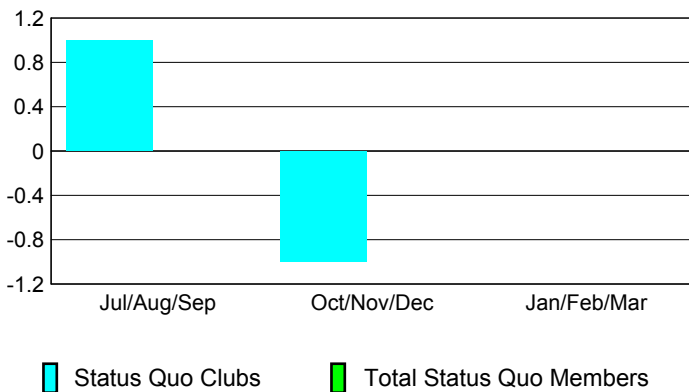

Club Results 2008-2009

Goal, New, Dropped, Gain/Loss

Comparison of Club Gain/Loss

Current Year Compared to the Previous Year

YTD Status Quo Clubs 2008-2009

Status Quo Clubs Compared to Status Quo Members

MEMBERSHIP

Membership Results 2008-2009

Membership 2007-2008

Month	Net Memb	Actual New	Actual Dropped	Gain/Loss of	Gain/Loss of
	Goal	Memb	Memb	Memb	Memb
Jul/Aug/Sep	100	161	-141	20	41
Oct/Nov/Dec	50	26	-63	-37	-1
Jan/Feb/Mar	50	70	-74	-4	36
Totals	200	257	-278	-21	76