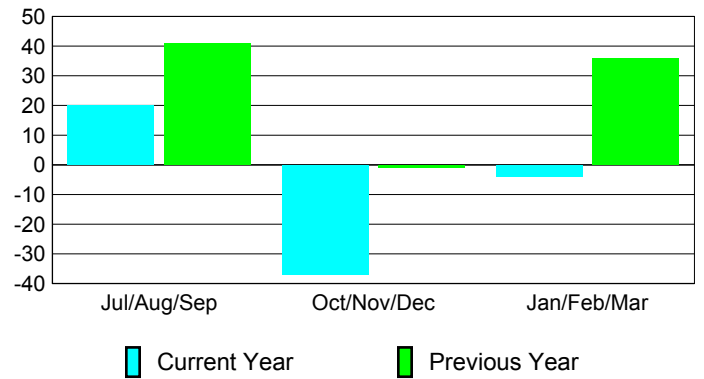

Membership Results 2008-2009

Membership 2007-2008

Month	Net Memb	Actual New	Actual Dropped	Gain/Loss of	Gain/Loss of
	Goal	Memb	Memb	Memb	Memb
Jul/Aug/Sep	100	161	-141	20	41
Oct/Nov/Dec	50	26	-63	-37	-1
Jan/Feb/Mar	50	70	-74	-4	36
Totals	200	257	-278	-21	76

Membership Results 2008-2009

Goal, New, Dropped, Gain/Loss

Comparison of Membership Gain/Loss

Current Year Compared to the Previous Year

Gender Comparison 2008-2009